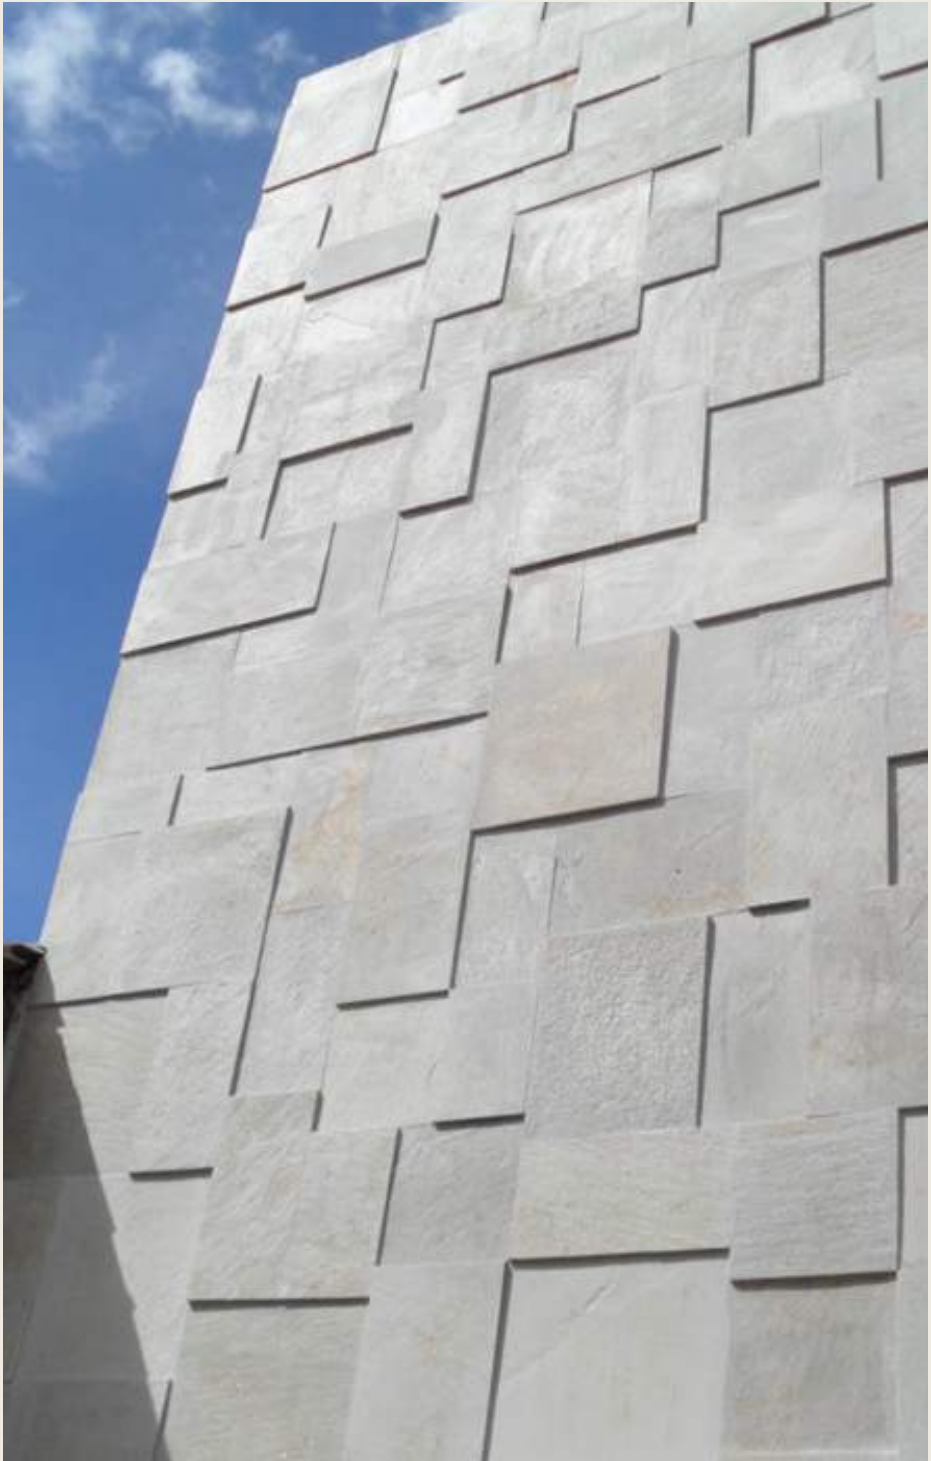

CATÁLOGO IKÊ PEDRAS

- 2022 -

VILLA MAYOR

MOLEDO

GRANITO RÚSTICO

A close-up photograph of a stone wall, showing the texture and grain of the stones. The stones are light-colored, possibly limestone or marble, and are arranged in a traditional masonry pattern. The lighting is soft, highlighting the natural texture of the stone. The text 'LEGNO BRANCO' is overlaid in the lower-left quadrant in a white, serif font.

LEGNO
BRANCO

LEGGNO
VERDE

LEGNO AVERMELHADO

ROSA
CAMPESTRE

VALE DA LUA

QUARTZITO
CLARO EXPLOSION
(COM REJUNTE)

**QUARTZITO
CLARO EXPLOSION
(SEM REJUNTE)**

QUARTZITO
CLARO

QUARTZITO
VERDE

QUARTZITO AMARELO

ROCKFACE
TRAVERTINO
BEGE BAHIA

TRAVERTINO
NACIONAL

A close-up photograph of a floor made of large, square stone tiles. The tiles are arranged in a diamond pattern, with each tile rotated 45 degrees. The color of the tiles is a muted, dusty blue-grey, with some natural variations in tone and texture. The grout lines are dark and recessed. The lighting is soft and even, highlighting the subtle grain of the stone.

A photograph showing a paved area with a stone pattern transitioning into a green lawn. A tree is visible on the right side of the lawn. The text "PAVIMENTAÇÃO LAJÃO" is overlaid on the bottom left of the image.