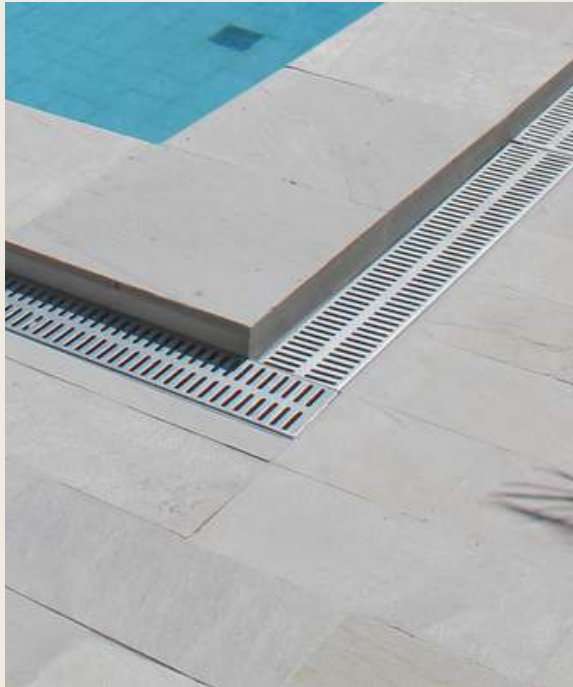

CATÁLOGO IKÊ PEDRAS

- 2022 -

VILLA MAYOR

MOLEDO

GRANITO RÚSTICO

A close-up photograph of a stone wall, showing the texture and grain of the stones. The stones are light-colored, possibly limestone or marble, and are arranged in a traditional masonry pattern. The lighting is soft, highlighting the natural texture of the stone. The text 'LEGNO BRANCO' is overlaid in the lower-left quadrant in a white, serif font.

QUARTZITO
VERDE

QUARTZITO AMARELO

ROCKFACE
TRAVERTINO
BEGE BAHIA

TRAVERTINO
NACIONAL

A close-up photograph of a floor made of large, square stone tiles. The tiles are arranged in a diamond pattern, with each tile rotated 45 degrees. The color of the tiles is a muted, dusty blue-grey, with some natural variations in tone and texture. The grout lines are dark and recessed. The lighting is soft and even, highlighting the subtle grain of the stone.

A photograph showing a paved area with a stone pattern transitioning into a green lawn. A tree is visible on the right side of the lawn. The text "PAVIMENTAÇÃO LAJÃO" is overlaid on the bottom left of the image.