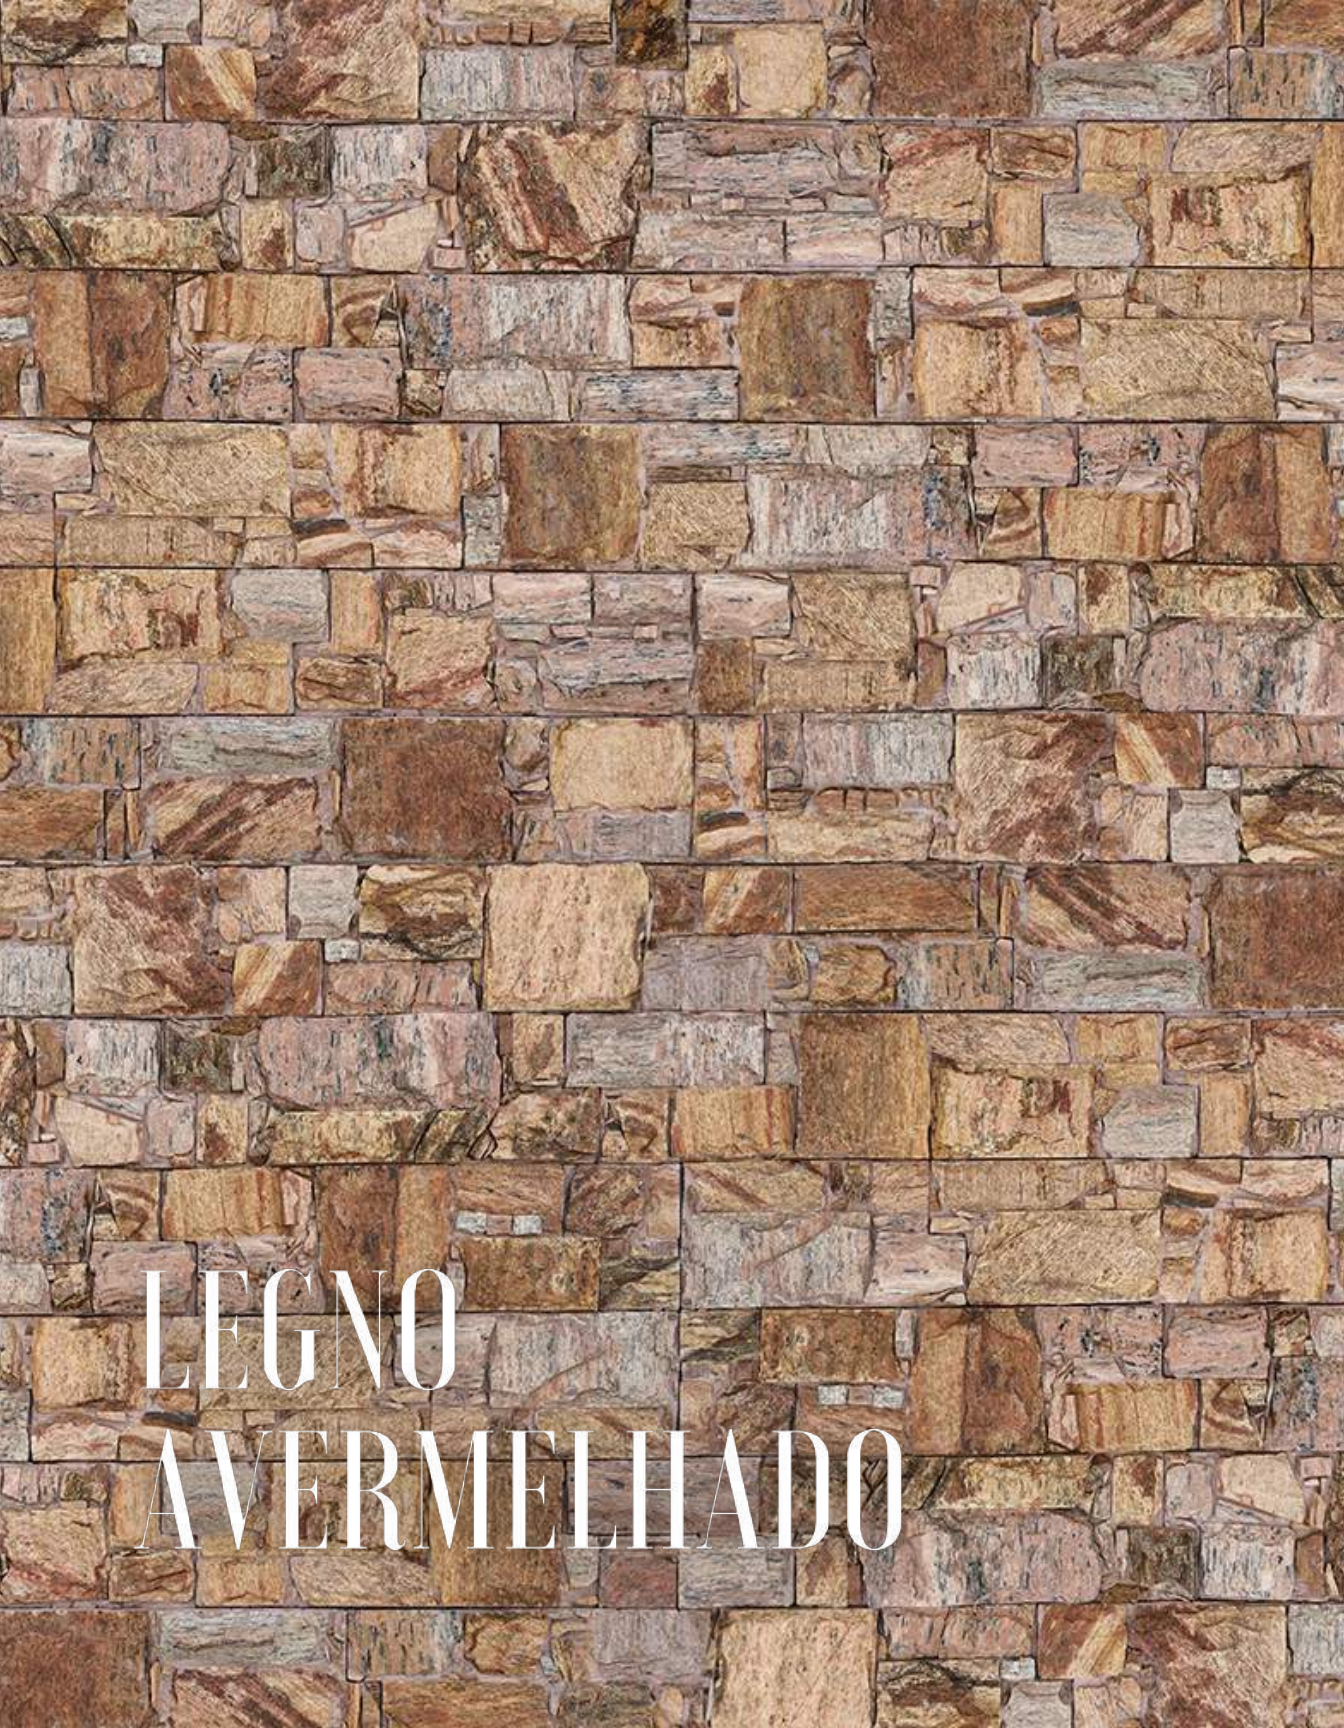

CATÁLOGO IKÊ PEDRAS

- 2022 -

VILLA MAYOR

MOLEDO

GRANITO RÚSTICO

A close-up photograph of a stone wall, showing the texture and grain of the stones. The stones are light-colored, possibly limestone or marble, and are arranged in a traditional masonry pattern. The lighting is soft, highlighting the natural texture of the stone. The text 'LEGNO BRANCO' is overlaid in the lower-left quadrant in a white, serif font.

LEGNO
BRANCO

LEGGNO
VERDE

LEGNO AVERMELHADO

ROSA
CAMPESTRE

VALE DA LUA

QUARTZITO
CLARO EXPLOSION
(COM REJUNTE)

**QUARTZITO
CLARO EXPLOSION
(SEM REJUNTE)**

QUARTZITO
CLARO

QUARTZITO
VERDE

QUARTZITO AMARELO

ROCKFACE
TRAVERTINO
BEGE BAHIA

TRAVERTINO
NACIONAL

A close-up photograph of a floor made of large, square stone tiles. The tiles are arranged in a diamond pattern, with each tile rotated 45 degrees. The color of the tiles is a muted, dusty blue-grey, with some natural variations in tone and texture. The grout lines are dark and recessed. The lighting is soft and even, highlighting the subtle grain of the stone.